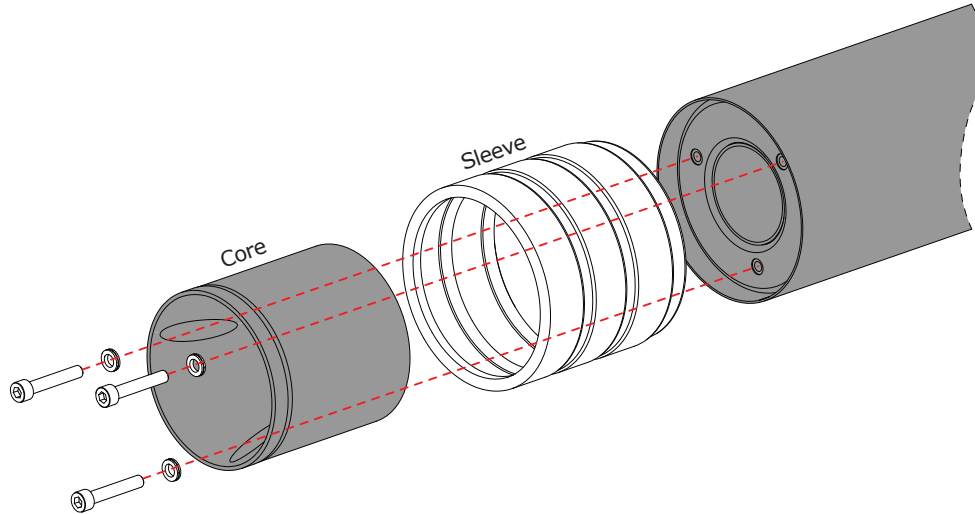

# Big Shot Endcap Mounting Instructions

Center core in sleeve

DR-101036-01