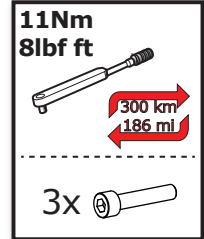

# Big Shot Endcap Mounting Instructions

Center core in sleeve

DR-101036-01